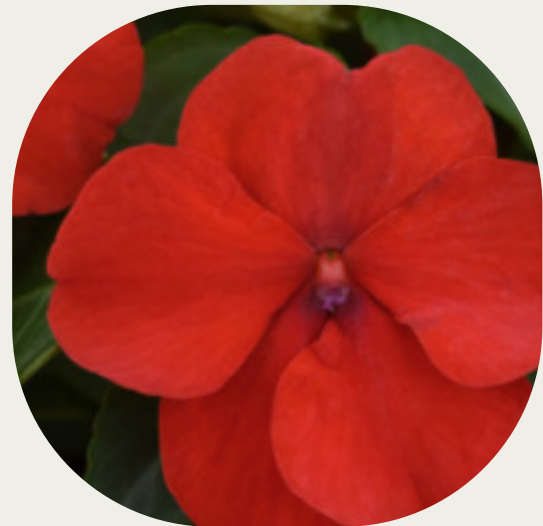

Impatiens

BEACON®
IMPATIENS

wenke
GREENHOUSES

Bright Red