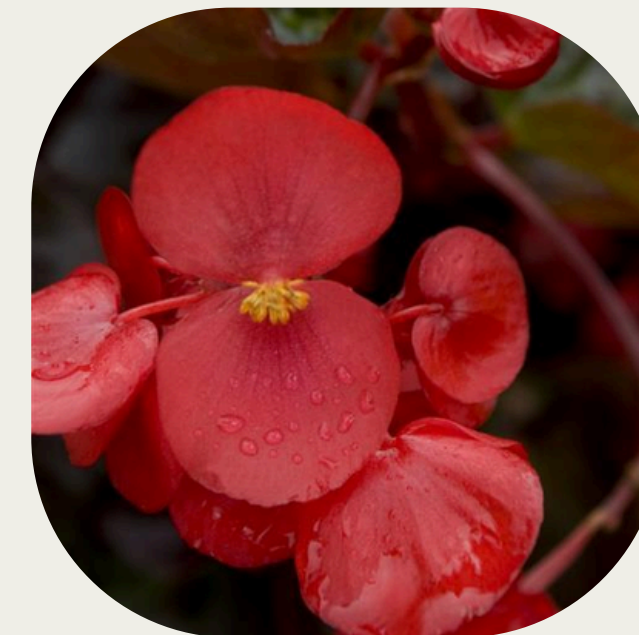

Red (Bronze Leaf)