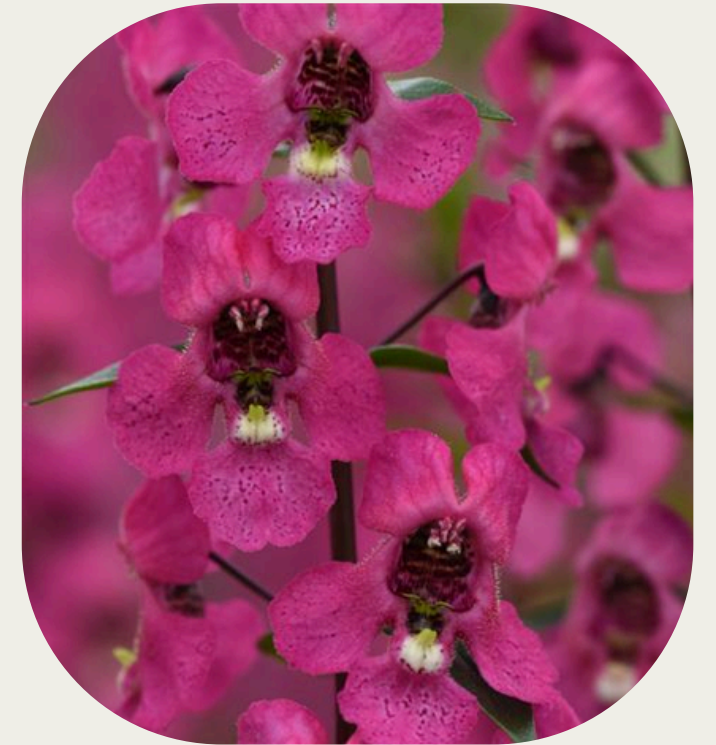

Hawaiian White Lava

Hawaiian Kona Coffee

Hawaiian Waikiki

Hawaiian Maui Sunrise

Illustris

Angelonia

Serena[®]

Habit: Upright
Plant Height: 16-20"
Plant Light: Full Sun

Serena Mix

Serena Blue

Serena Purple

Serena White

Serena Rose

Serenita Raspberry

Serenita Sky Blue

Serenita Pink

Serenita[®]

Habit: Mounding
Plant Height: 12-14"
Plant Light: Full Sun

Angelonia - Continued

Alonia Snow Ball

Alonia Big Dark Pink

Alonia Big Cherry

Violet

Purple