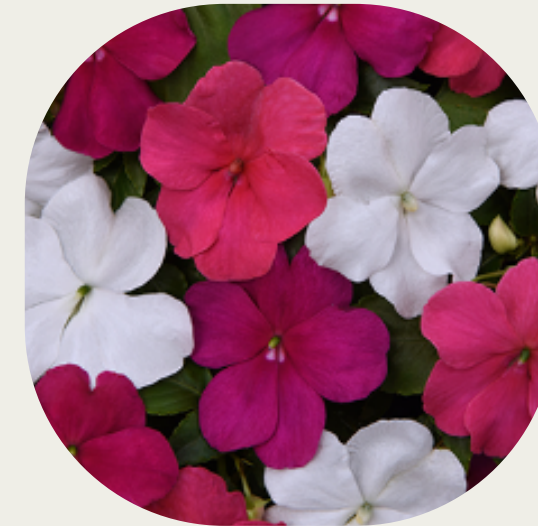

Portland Mix